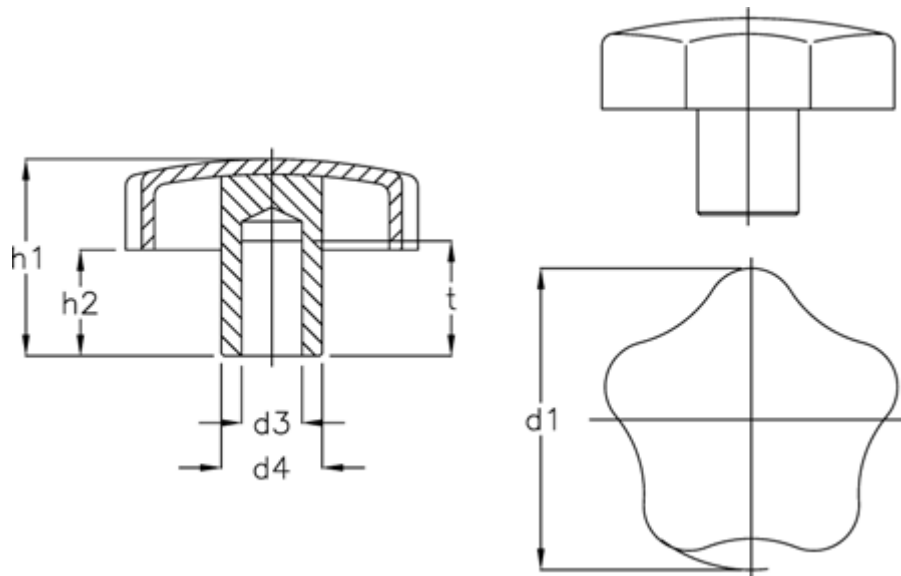

Article number: 20541197

Description: E+G Hand knob GN 5336-40-B 8-C-MT

## Measures

---

$d_1$	= 40
$d_3$	= B8
$d_4$	= 15
$H_1$	= 25
$H_2$	= 12.5
$t_1$ min.	= 15